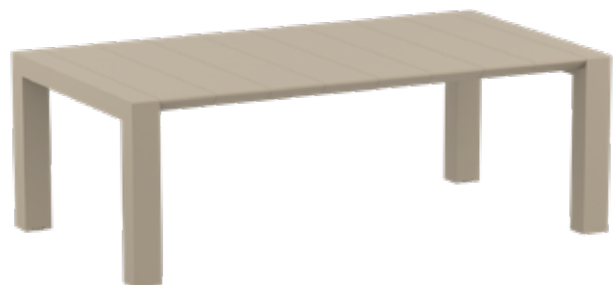

Vegas XL 260/300

DIMENSIONS
260 x 100 cm extendible to 300 cm

COLORS
different colors available