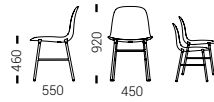

CATERING CHAIRS

Napoleon

*folding chair