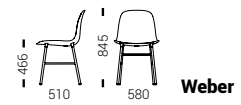

CONFERENCE CHAIRS

Weber