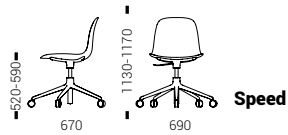

OFFICE CHAIRS