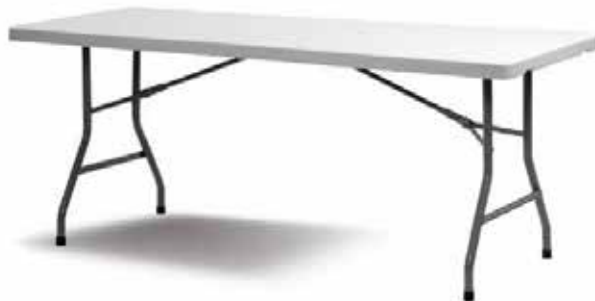

VIVALDI TABLE

1980 X 900 X 740h