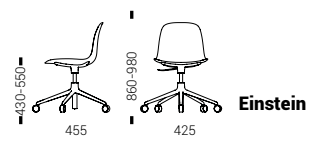

PRODUCTION **CHAIRS**

Einstein mechanism