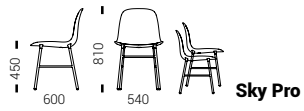

# OUTDOOR COLLECTION

POLYPROPYLENE CHAIRS

POLYPROPYLENE CHAIRS

Vegas / Air XL 1+8

POLYPROPYLENE CHAIRS

Vegas / Pacific R 1+10

POLYPROPYLENE CHAIRS

**Doga**