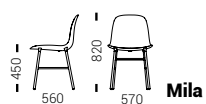

POLYPROPYLENE CHAIRS

Sky chairs