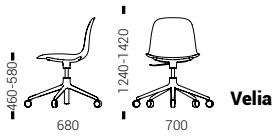

OFFICE CHAIRS

Velia