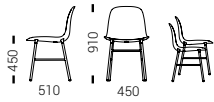

CATERING CHAIRS

Chiavari